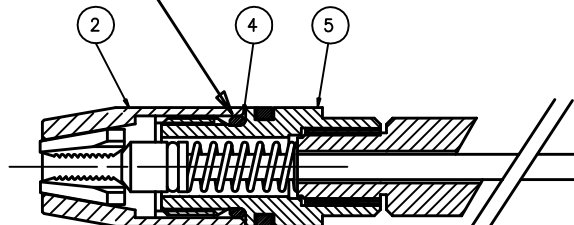

eRIV NOSE EQUIPMENT

| | | |
|----|-------------|-------------------------|
| 1 | 71603-02001 | NOSE CASING |
| 2 | 71210-15902 | JAW HOUSING |
| 3 | 71210-15001 | JAWS (SET 3) |
| 4 | 07340-00327 | LOCKING RING |
| 5 | 71603-02002 | PISTON ADAPTOR |
| 6 | 71603-02015 | GUIDE RING |
| 7 | 71603-02016 | JAW SPREADER |
| 8 | 71603-02004 | GUIDE TUBE |
| 9 | 71603-02010 | GUIDE TUBE (SMALL BORE) |
| 10 | 71603-02005 | SPRING |
| 11 | 71603-02053 | 1/8 NOSE TIP |
| 12 | 71603-02054 | 5/32 NOSE TIP |
| 13 | 71603-02055 | 3/16 NOSE TIP |

IMPORTANT!
ENSURE JAW HOUSING (2) IS FULLY TIGHTENED ONTO ADAPTOR (5)
ENCAPSULATING LOCKING RING (4).

| | | | | | | | |
|---|---|--------|--------|-------------------|---------------------|-----------|--|
| | ISSUE | B | B2 | | | | |
| | C.N. | 12/367 | 14/087 | | | | |
|  | Avdel UK Limited Pacific House, 2 Swiftfields, Watchmead Industrial Estate, Welwyn Garden City, Hertfordshire, AL7 1LY Registered in England: No. 315076 | | | DRAWING NUMBER | SHEET 1 OF 2 SHEETS | ISSUE: B2 | |
| | 07900-01035 | | | | | | |

71603-02054

(5/32")

71603-02004

STANDARD GUIDE TUBE
(SUPPLIED FITTED TO TOOL)

| | | |
|-----------|----------------|-----------|
| Avex | ø4.0mm (5/32") | Steel |
| Avex | ø4.8mm (3/16") | Al. Alloy |
| Bulbex | ø4.8mm (3/16") | Al. Alloy |
| Avinox II | ø4.0mm (5/32") | St. Steel |
| Avibulb | ø4.0mm (5/32") | Steel |
| Interlok | ø4.8mm (3/16") | Al. Alloy |
| Stavex | ø4.0mm (5/32") | Steel |
| Stavex | ø4.0mm (5/32") | St. Steel |
| Stavex | ø4.8mm (3/16") | Steel |
| Stavex | ø4.8mm (3/16") | St. Steel |
| Klamptite | ø4.8mm (3/16") | Al. Alloy |