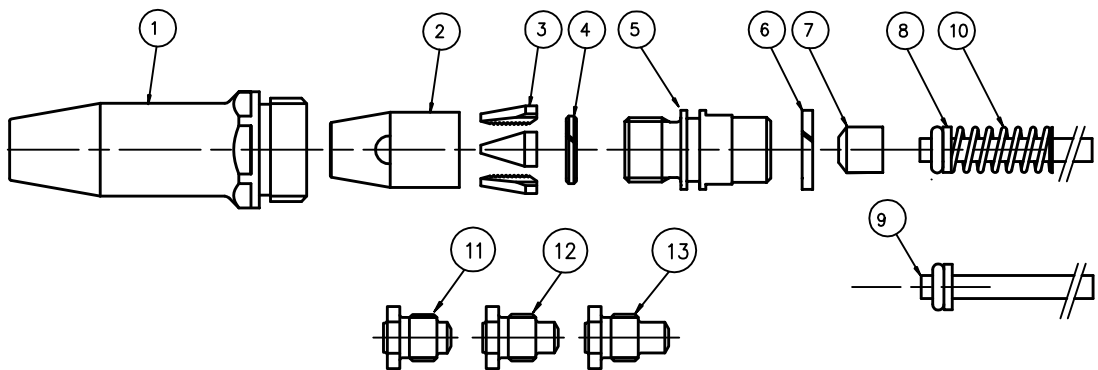

eRIV NOSE EQUIPMENT

| | | |
|----|-------------|-------------------------|
| 1 | 71603-02001 | NOSE CASING |
| 2 | 71210-15902 | JAW HOUSING |
| 3 | 71210-15001 | JAWS (SET 3) |
| 4 | 07340-00327 | LOCKING RING |
| 5 | 71603-02002 | PISTON ADAPTOR |
| 6 | 71603-02015 | GUIDE RING |
| 7 | 71603-02016 | JAW SPREADER |
| 8 | 71603-02004 | GUIDE TUBE |
| 9 | 71603-02010 | GUIDE TUBE (SMALL BORE) |
| 10 | 71603-02005 | SPRING |
| 11 | 71603-02053 | 1/8 NOSE TIP |
| 12 | 71603-02054 | 5/32 NOSE TIP |
| 13 | 71603-02055 | 3/16 NOSE TIP |

IMPORTANT!
ENSURE JAW HOUSING (2) IS FULLY TIGHTENED ONTO ADAPTOR (5)
ENCAPSULATING LOCKING RING (4).

| | | | | | | | |
|---|---|--------|--------|-------------------|---------------------|-----------|--|
| | ISSUE | B | B2 | | | | |
| | C.N. | 12/367 | 14/087 | | | | |
|  | Avdel UK Limited Pacific House, 2 Swiftfields, Watchmead Industrial Estate, Welwyn Garden City, Hertfordshire, AL7 1LY Registered in England: No. 315076 | | | DRAWING NUMBER | SHEET 1 OF 2 SHEETS | ISSUE: B2 | |
| | 07900-01035 | | | | | | |

71603-02054

(5/32")

71603-02004

STANDARD GUIDE TUBE
(SUPPLIED FITTED TO TOOL)

| | | |
|-----------|----------------|-----------|
| Avex | ø4.0mm (5/32") | Steel |
| Avex | ø4.8mm (3/16") | Al. Alloy |
| Bulbex | ø4.8mm (3/16") | Al. Alloy |
| Avinox II | ø4.0mm (5/32") | St. Steel |
| Avibulb | ø4.0mm (5/32") | Steel |
| Interlok | ø4.8mm (3/16") | Al. Alloy |
| Stavex | ø4.0mm (5/32") | Steel |
| Stavex | ø4.0mm (5/32") | St. Steel |
| Stavex | ø4.8mm (3/16") | Steel |
| Stavex | ø4.8mm (3/16") | St. Steel |
| Klamptite | ø4.8mm (3/16") | Al. Alloy |